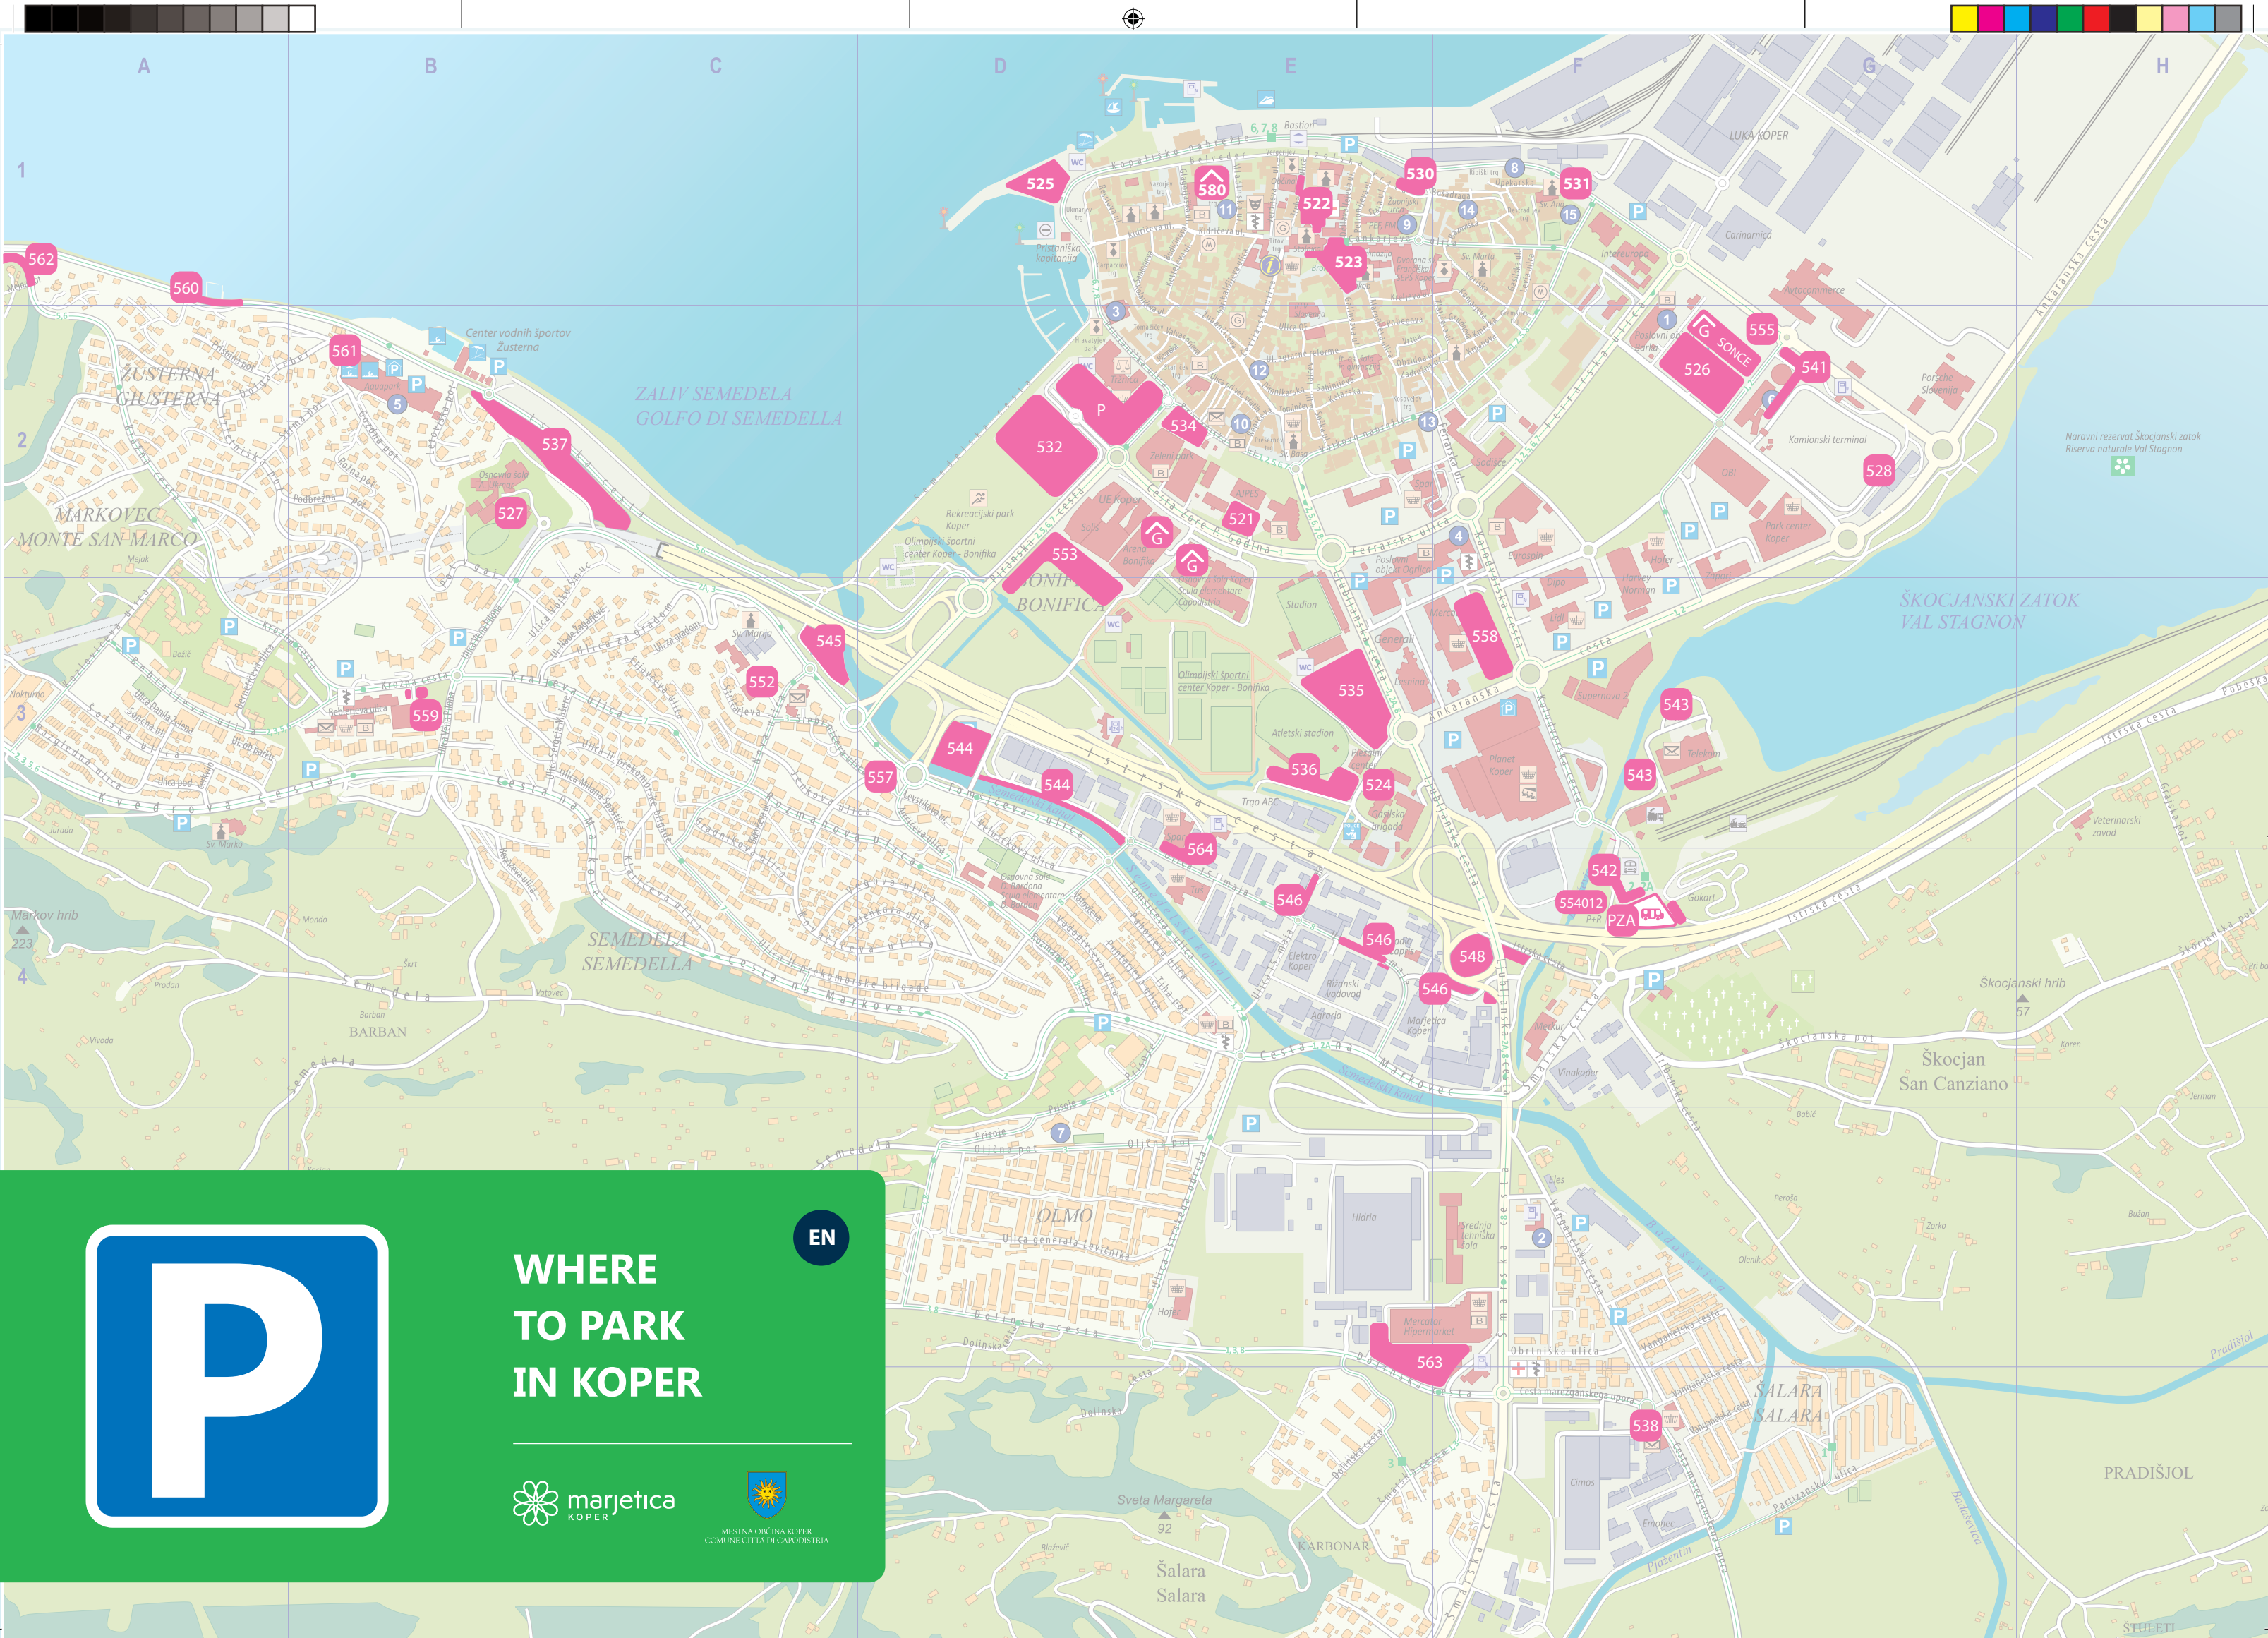

WHERE TO PARK IN KOPER

EN